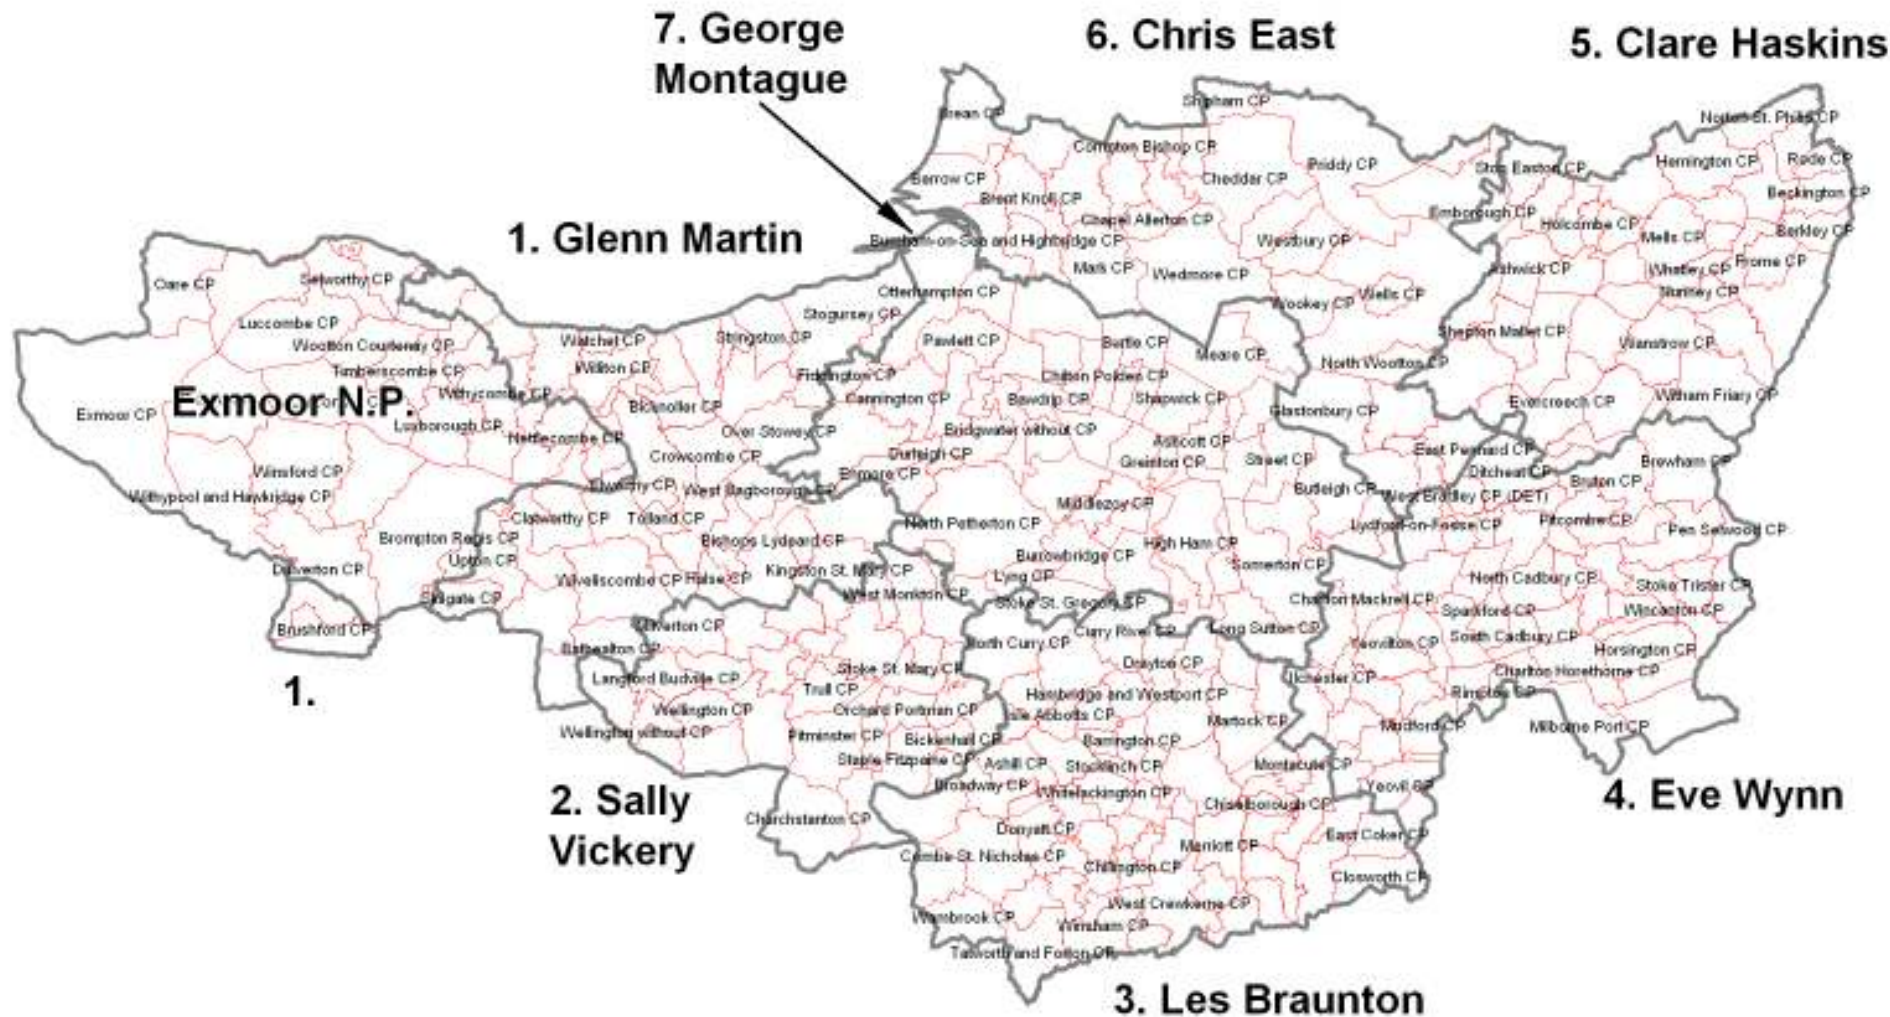

**Rights of Way Group
(New Structure 20/10/10)**

This map is based upon Ordnance Survey data with the permission of Ordnance Survey on behalf of the Controller of Her Majesty's Stationery Office. It is Crown copyright and may not be reproduced in any form or by any means without the prior written permission of Ordnance Survey. OSN 2000 0018